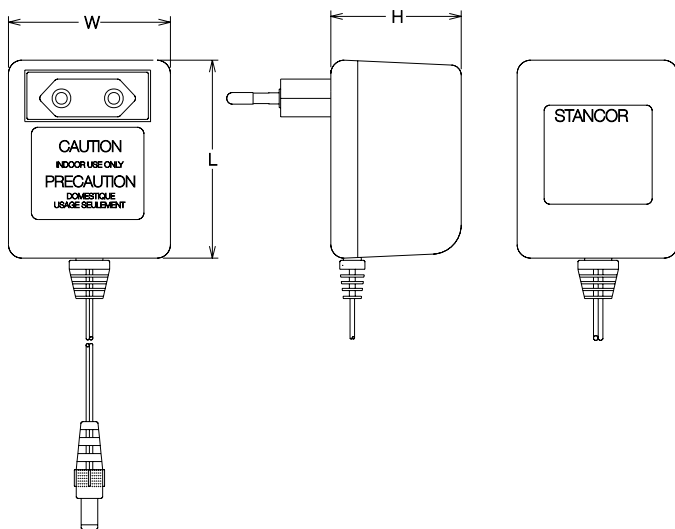

Wall Plug-In